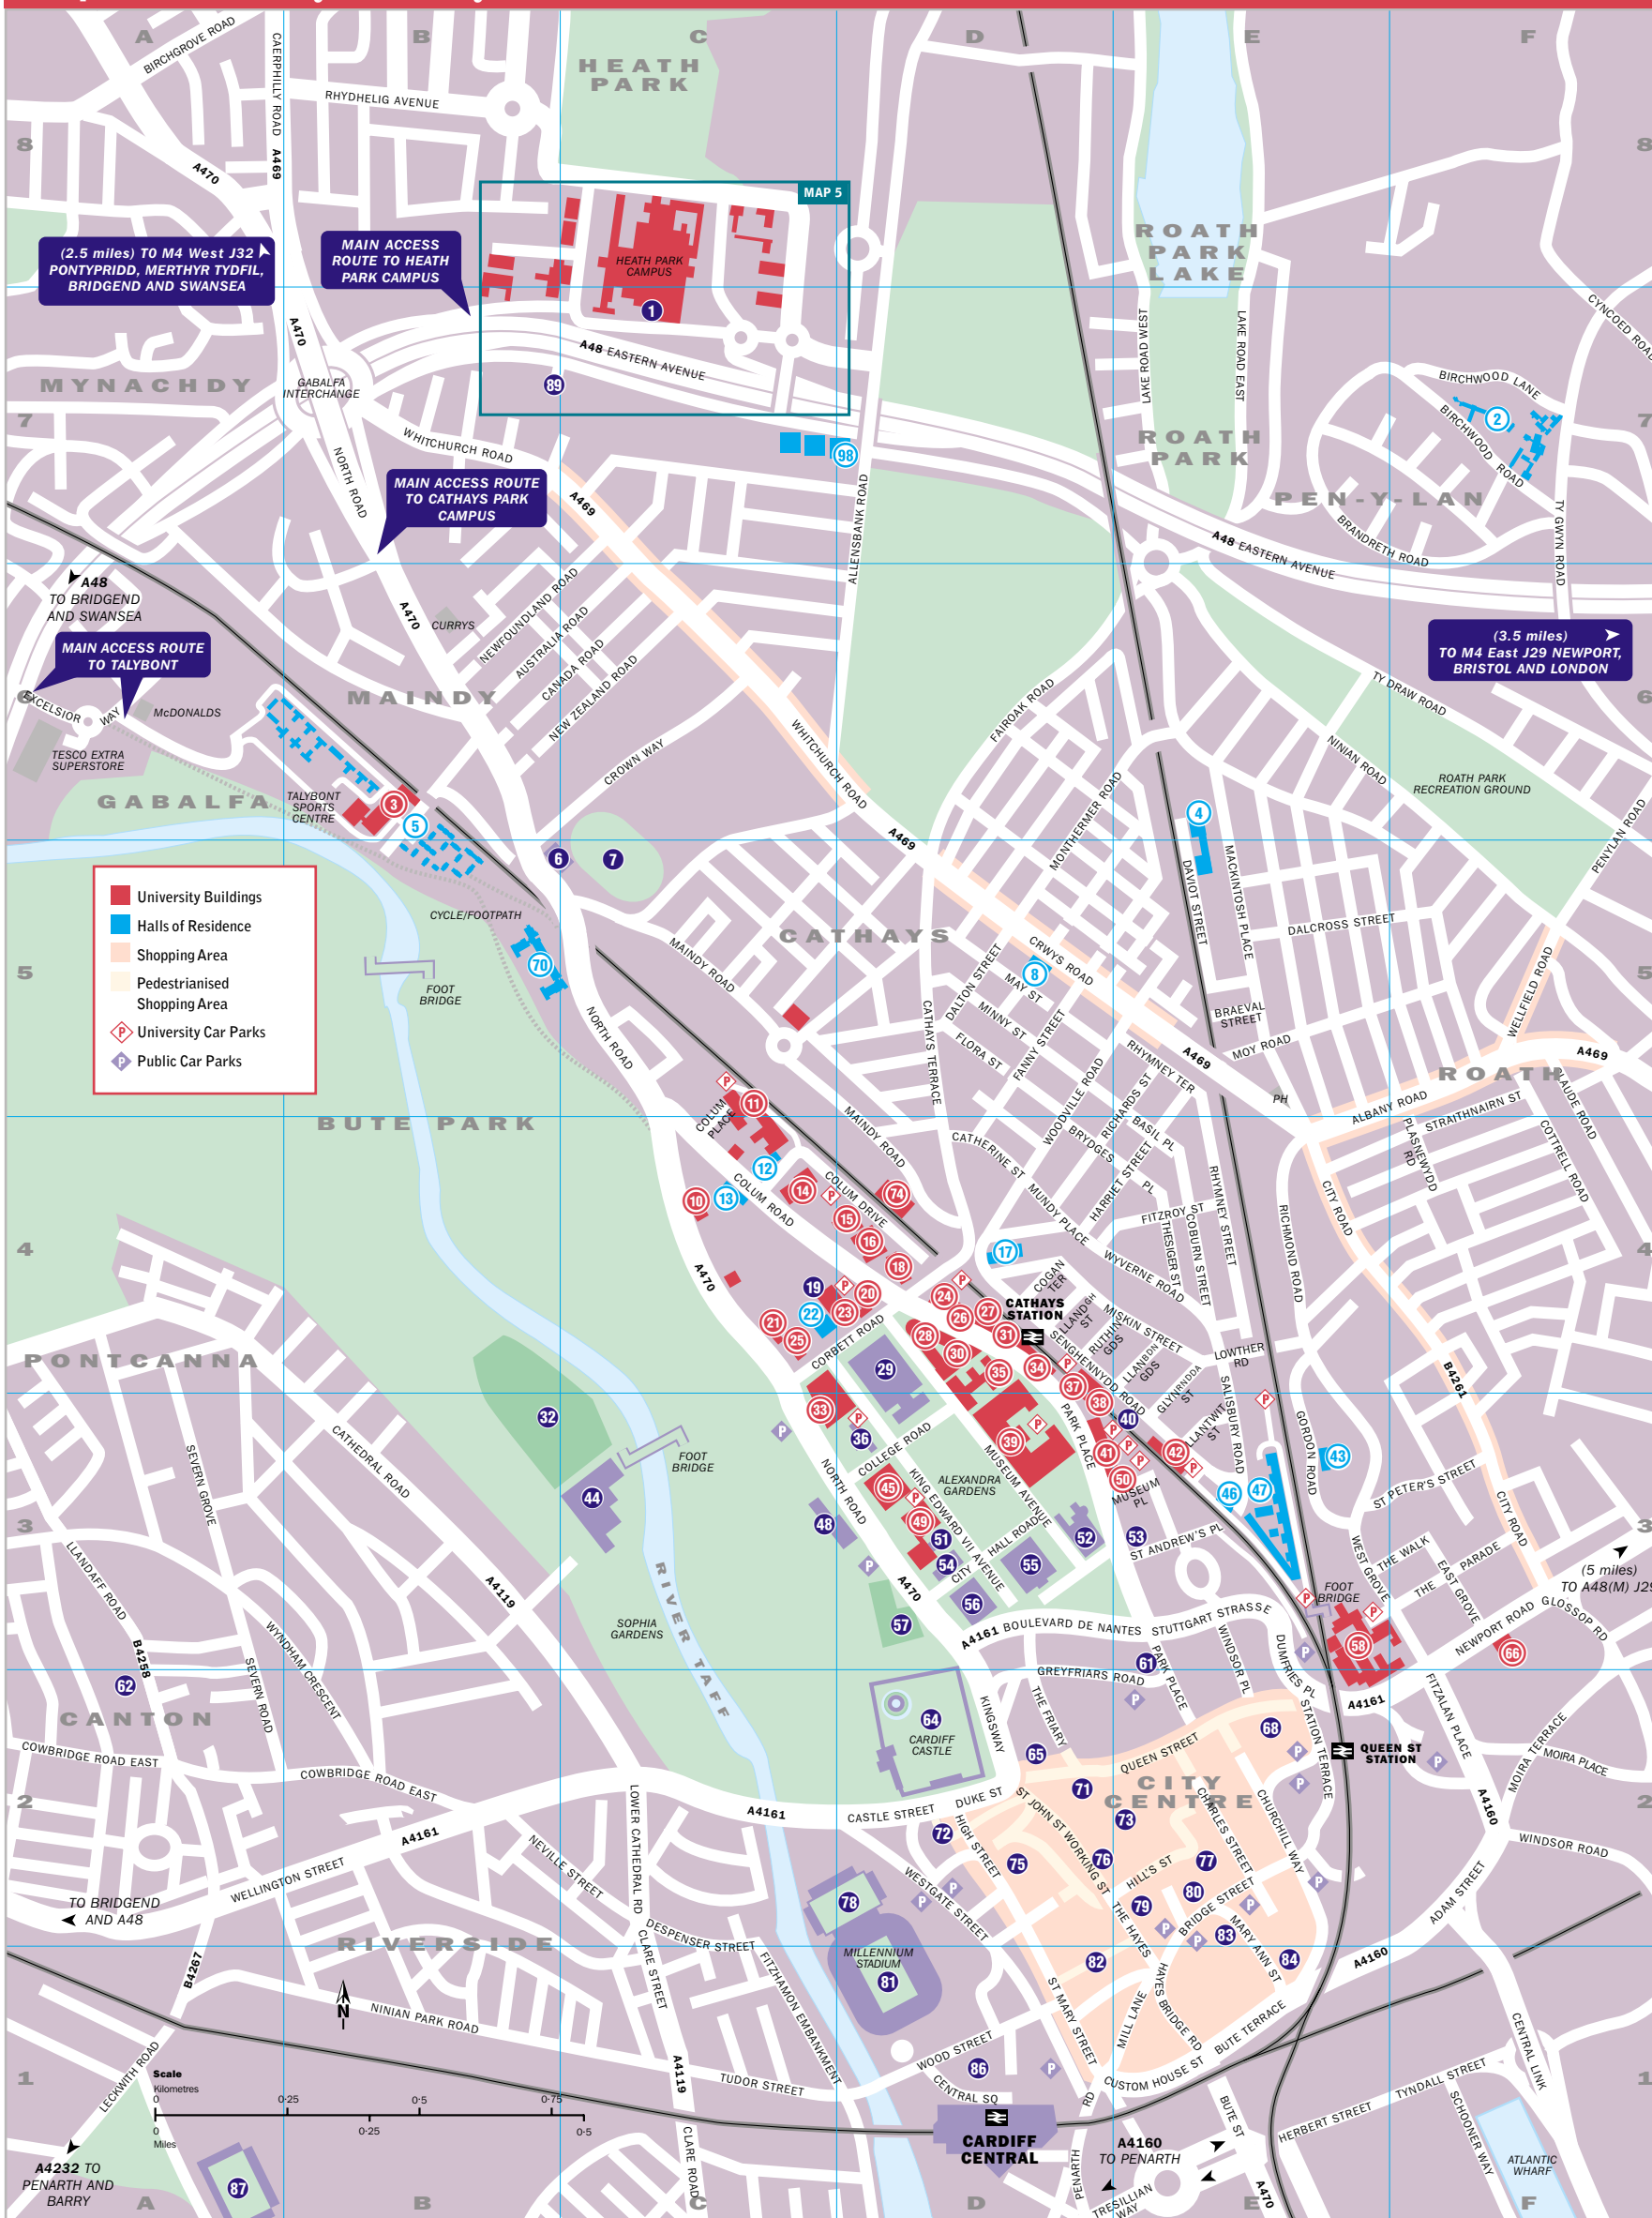

Map 4 University and City Centre

Additional Information		Street Index	
All Nations Centre	B7 89	Adam Street	F2
British Council	E3 53	Albany Road	F5
Cardiff International Arena	E1 84	Allensbank Road	D7
Central Police Station	D3 54	Basil Place	E4
City Hall	D3 55	Birchwood Lane	F7
Coach Station	D1 86	Boulevard de Nantes	D3
County Library	E2 80	Braeval Street	E5
Law Courts	D3 56	Brandreth Road	E7
Post Office: The Hayes	E2 79	Bridge Street	E2
Temple of Peace	D3 36	Brydges Place	D4
University of Wales Registry	D3 51	Bute Terrace	E1
Royal Welsh College of Music and Drama	C3 48	Canada Road	C7
Welsh Assembly Main Offices	D4 29	Castle Street	D2
Welsh Assembly	Map 2 D2 96	Cathays Terrace	D5
		Cathedral Road	B3
		Catherine Street	D4
		Central Link	F1
		Charles Street	E2
		Churchill Way	E4
		City Road	E2
		Clare Street	C1
		Claude Road	F5
		Coburn Street	E4
		Cogan Terrace	E4
		College Road	D3
		Colum Drive	D4
		Colum Place	C4
		Colum Road	C5
		Corbett Road	D4
		Cottrell Road	F5
		Cowbridge Road East	A2
		Crown Way	C6
		Crwys Road	D5
		Custom House Street	E1
		Dalcross Street	E5
		Dalton Street	D5
		Daviot Street	E5
		Depenser Street	C2
		Duke Street	D2
		Dumfries Place	E3
		East Grove	F3
		Excelsior Way	A6
		Fairoak Road	D6
		Fanny Street	D5
		Fitzalan Place	C2
		Fitzhamon Emb	F2
		Fitzroy Street	E4
		Flora Street	D5
		Gordon Road	E3
		Glossop Road	F3
		Glynrhonda Street	E4
		Greyfriars Road	D2
		Harriet Street	E4
		Hayes Bridge Road	E1
		Herbert Street	E1
		High Street	D2
		Hill's Street	E2
		King Edward VII Ave	D3
		Kingsway	D2
		Lake Road East	E7
		Lake Road West	E7
		Leckwith Road	A1
		Llandleidian Gardens	E4
		Llandaff Road	A3
		Llandough Street	D4
		Llantwit Street	C2
		Lower Cathedral Road	C2
		Lowther Road	E4
		Mackintosh Place	E6
		Maindy Road	D4
		Mary Ann Street	E2
		May Street	D5
		Mill Lane	E1
		Minsky Street	D5
		Miskin Street	E4
		Moira Place	F2
		Monthermer Road	E4
		Moy Road	D5
		Mundy Place	E4
		Museum Avenue	D3
		Museum Place	E3
		Neville Street	C2
		New Zealand Road	C6
		Newport Road	B6
		Ninian Road	F3
		Ninian Park Road	E6
		North Road	B1
		Park Place	C5
		Penarth Road	D4
		Penlan Road	F6
		Plasnewydd Road	F4
		Queen Street	E2
		Rhymney Street	E4
		Rhymney Terrace	E5
		Richards Street	E5
		Richmond Road	E4
		Ruthin Gardens	D4
		Salisbury Road	E4
		Schooner Way	F1
		Senghennydd Road	D4
		Severn Grove	A3
		Severn Road	A2
		St Andrew's Place	E3
		St John Street	D2
		St Mary Street	D1
		St Peter's Street	F3
		Station Terrace	E2
		Strathnairn Street	F5
		Stuttgart Strasse	E2
		The Friary	D2
		The Hayes	E3
		The Parade	F2
		The Walk	F3
		Thesiger Street	E4
		Tudor Street	C1
		Ty Draw Road	F6
		Ty Gwyn Road	F7
		Tyndall Street	F1
		Wellfield Road	F5
		Wellington Street	B2
		West Grove	E3
		Westgate Street	D2
		Whitchurch Road	D6
		Windsor Place	E3
		Windsor Road	F2
		Wood Street	D1
		Woodville Road	D5
		Working Street	E2
		Wyverne Road	D4